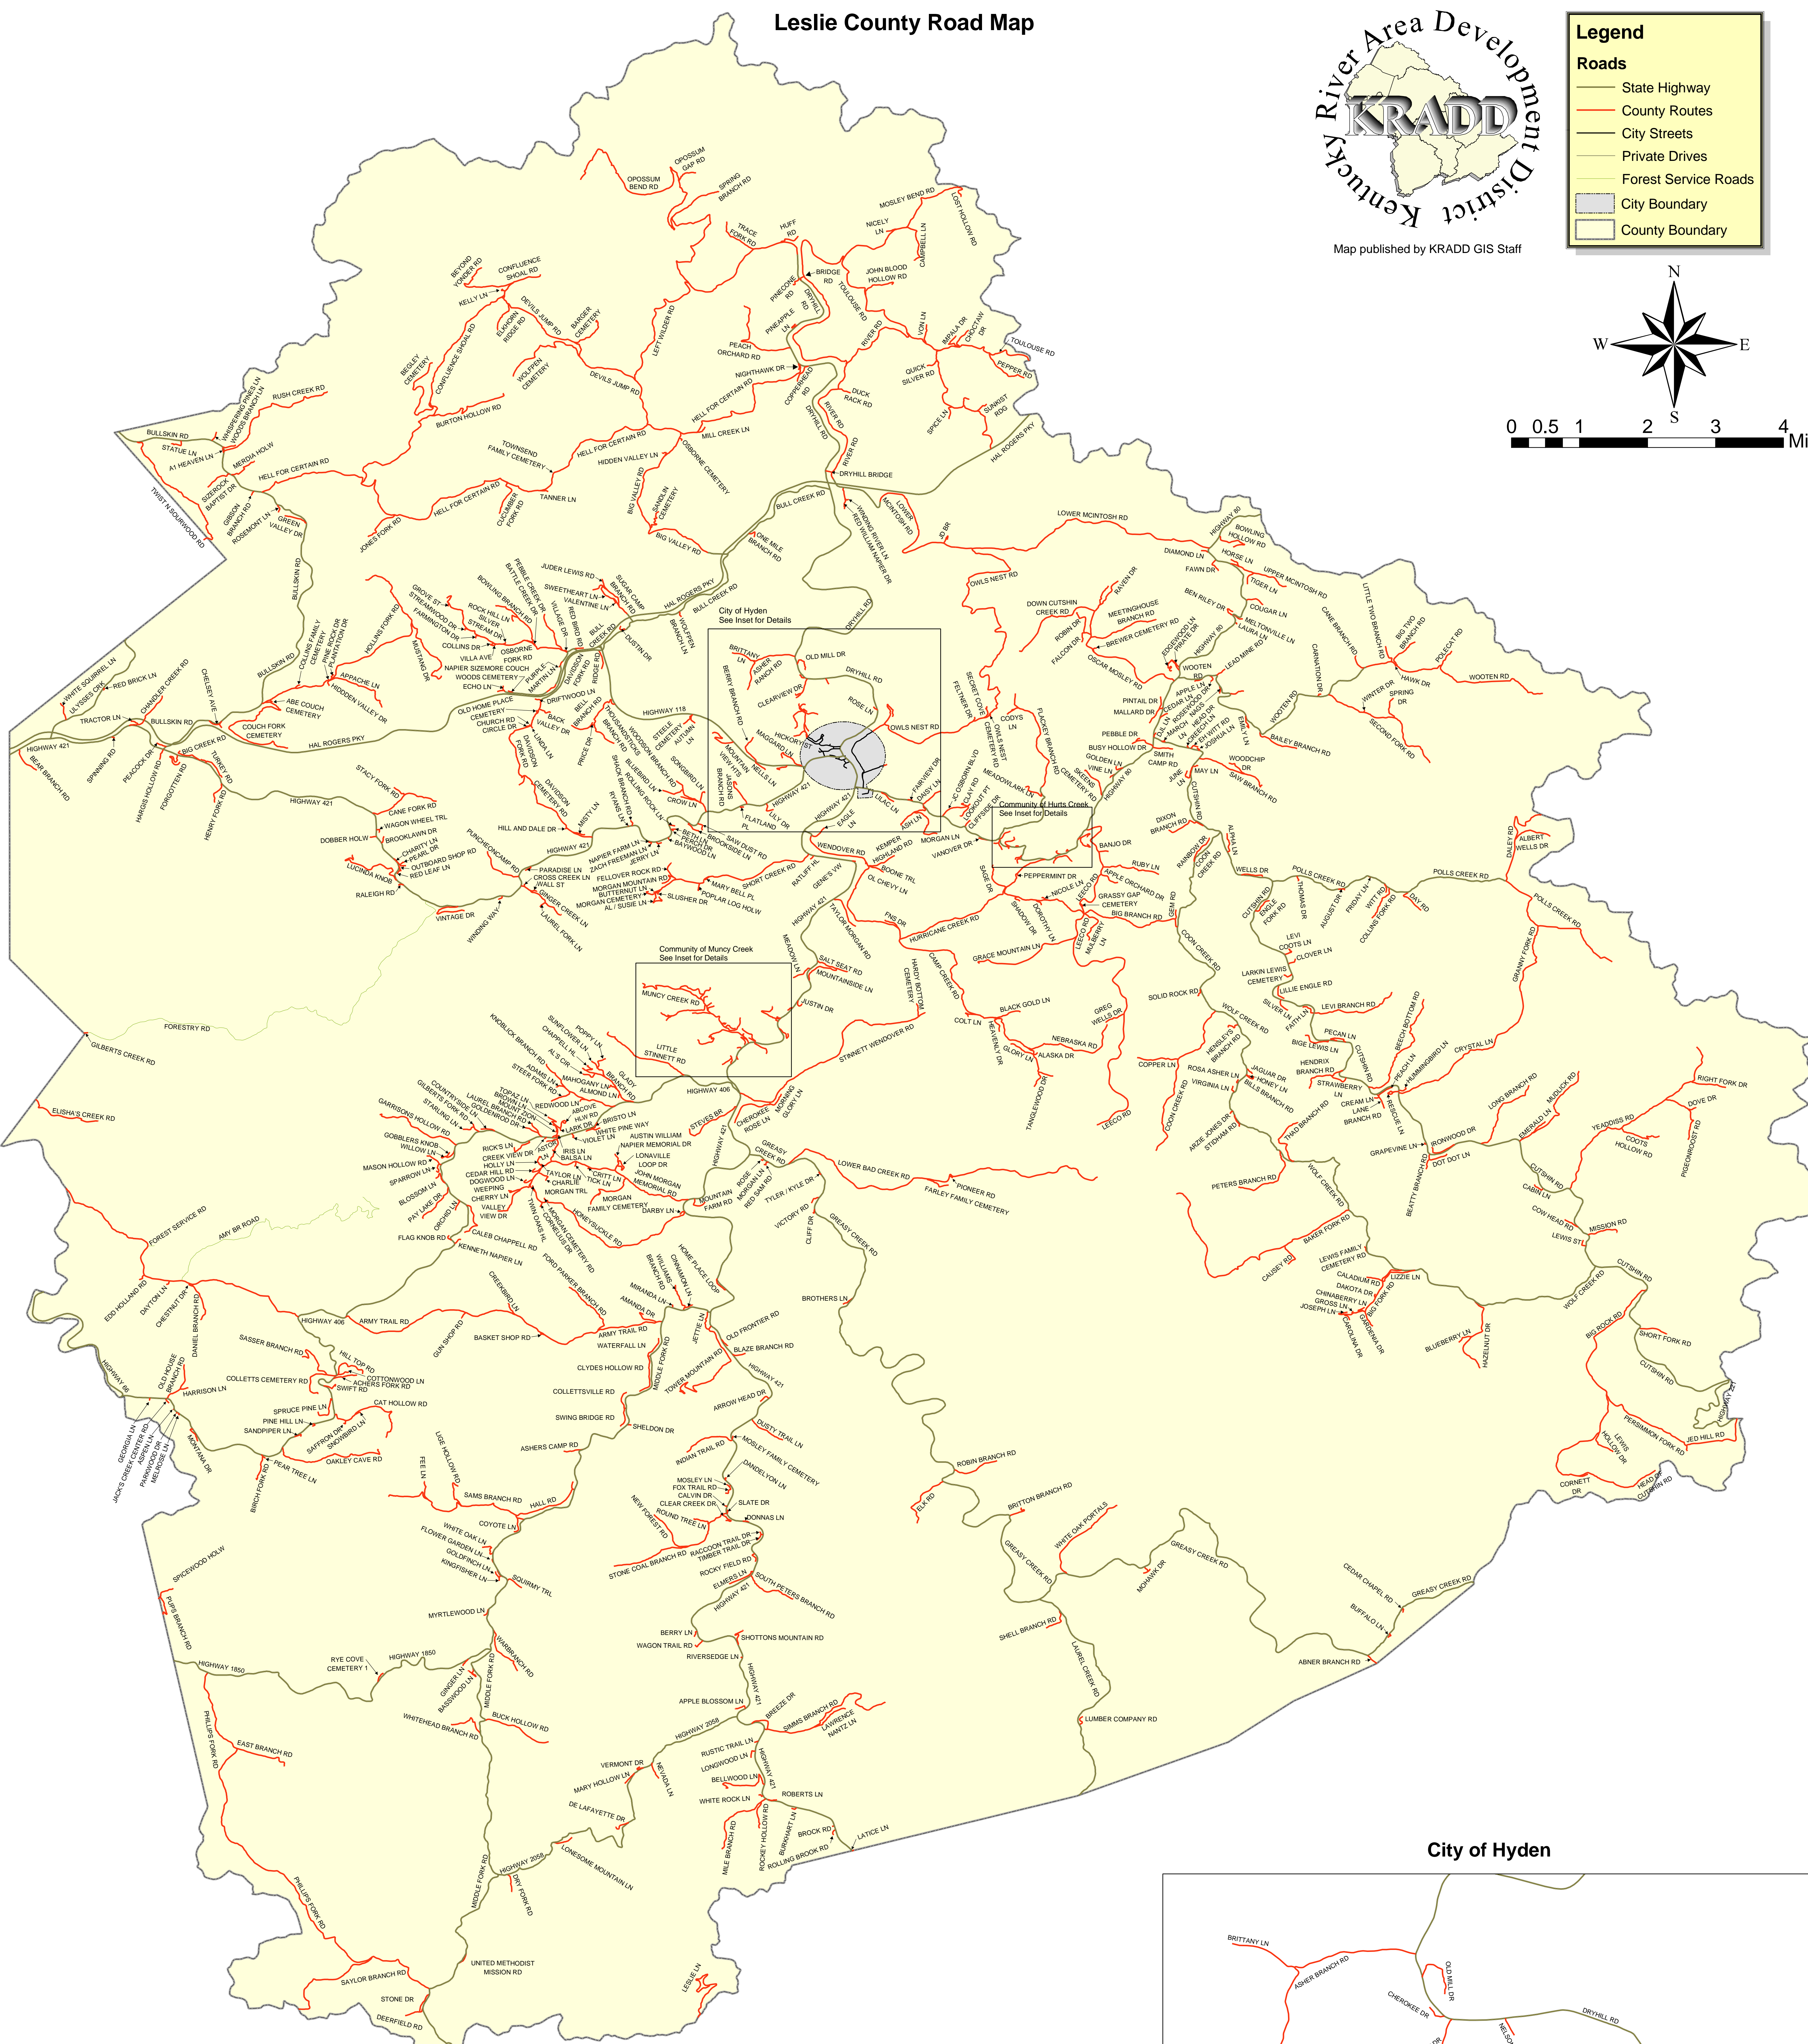

Leslie County Road Map

Legend	
Roads	
	State Highway
	County Routes
	City Streets
	Private Drives
	Forest Service Roads
	City Boundary
	County Boundary

Map published by KRADD GIS Staff

0 0.5 1 2 3 4 Miles

Community of Hurts Creek

Community of Muncy Creek

City of Hyden