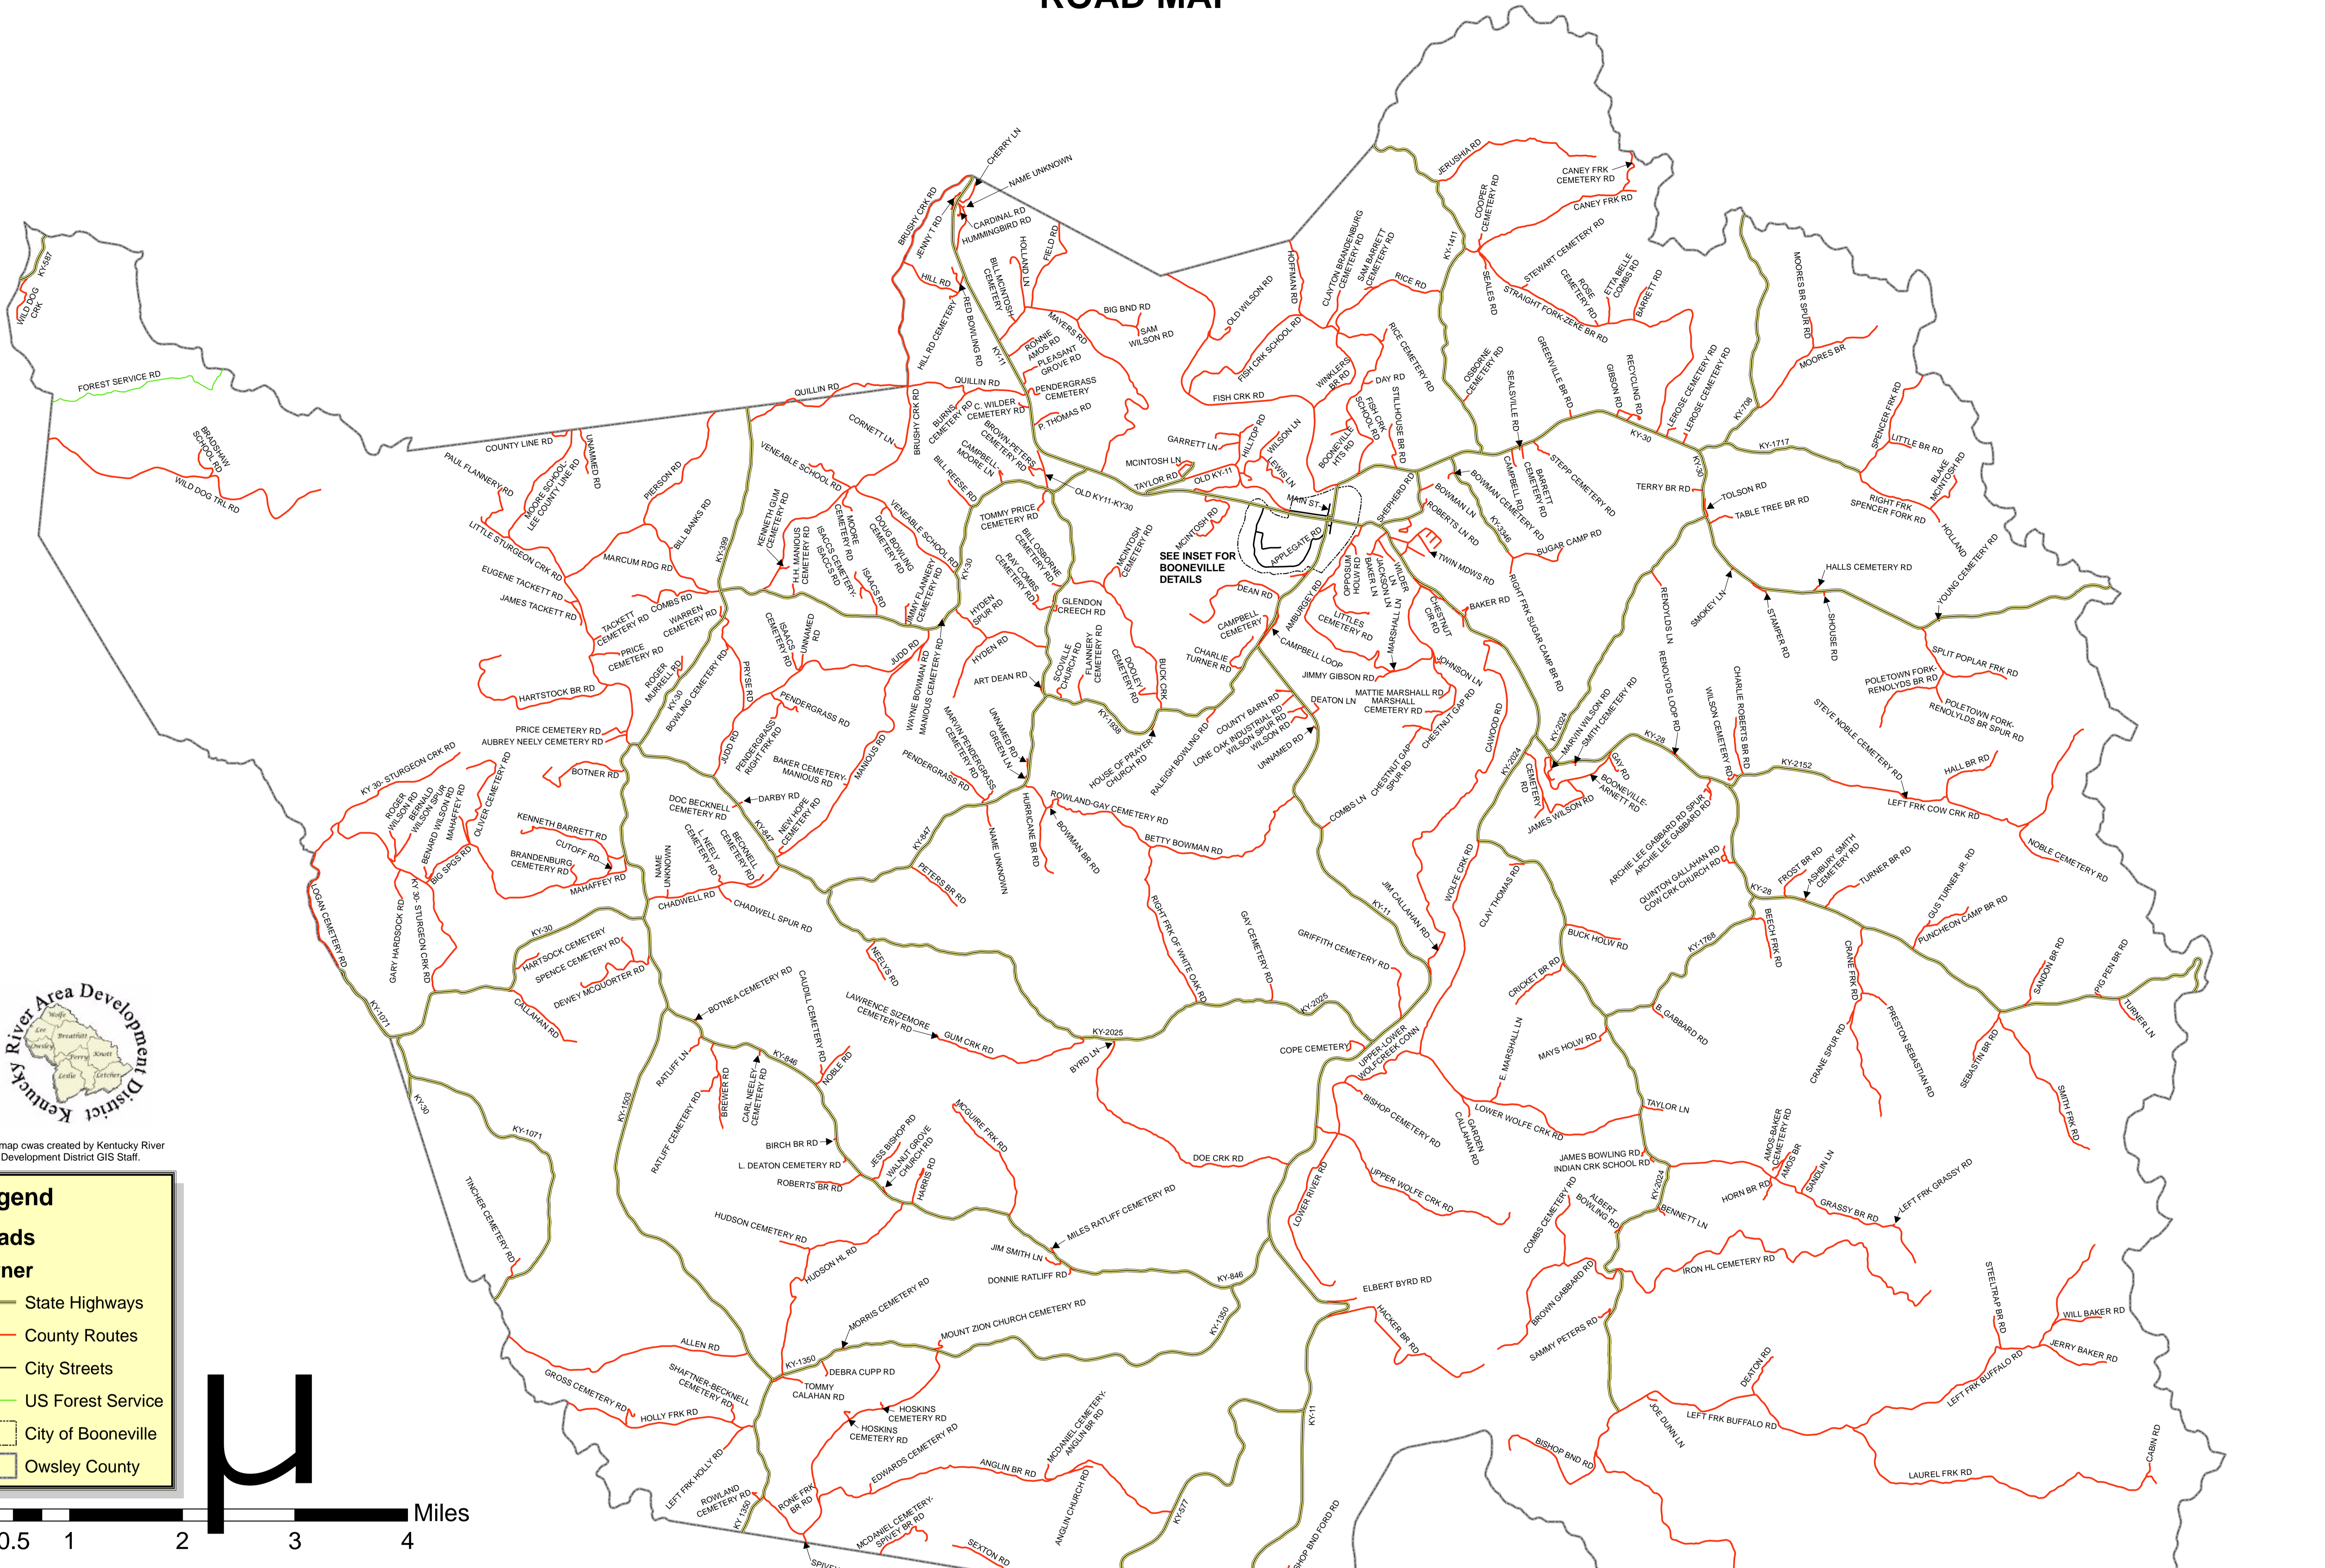

OWSLEY COUNTY ROAD MAP