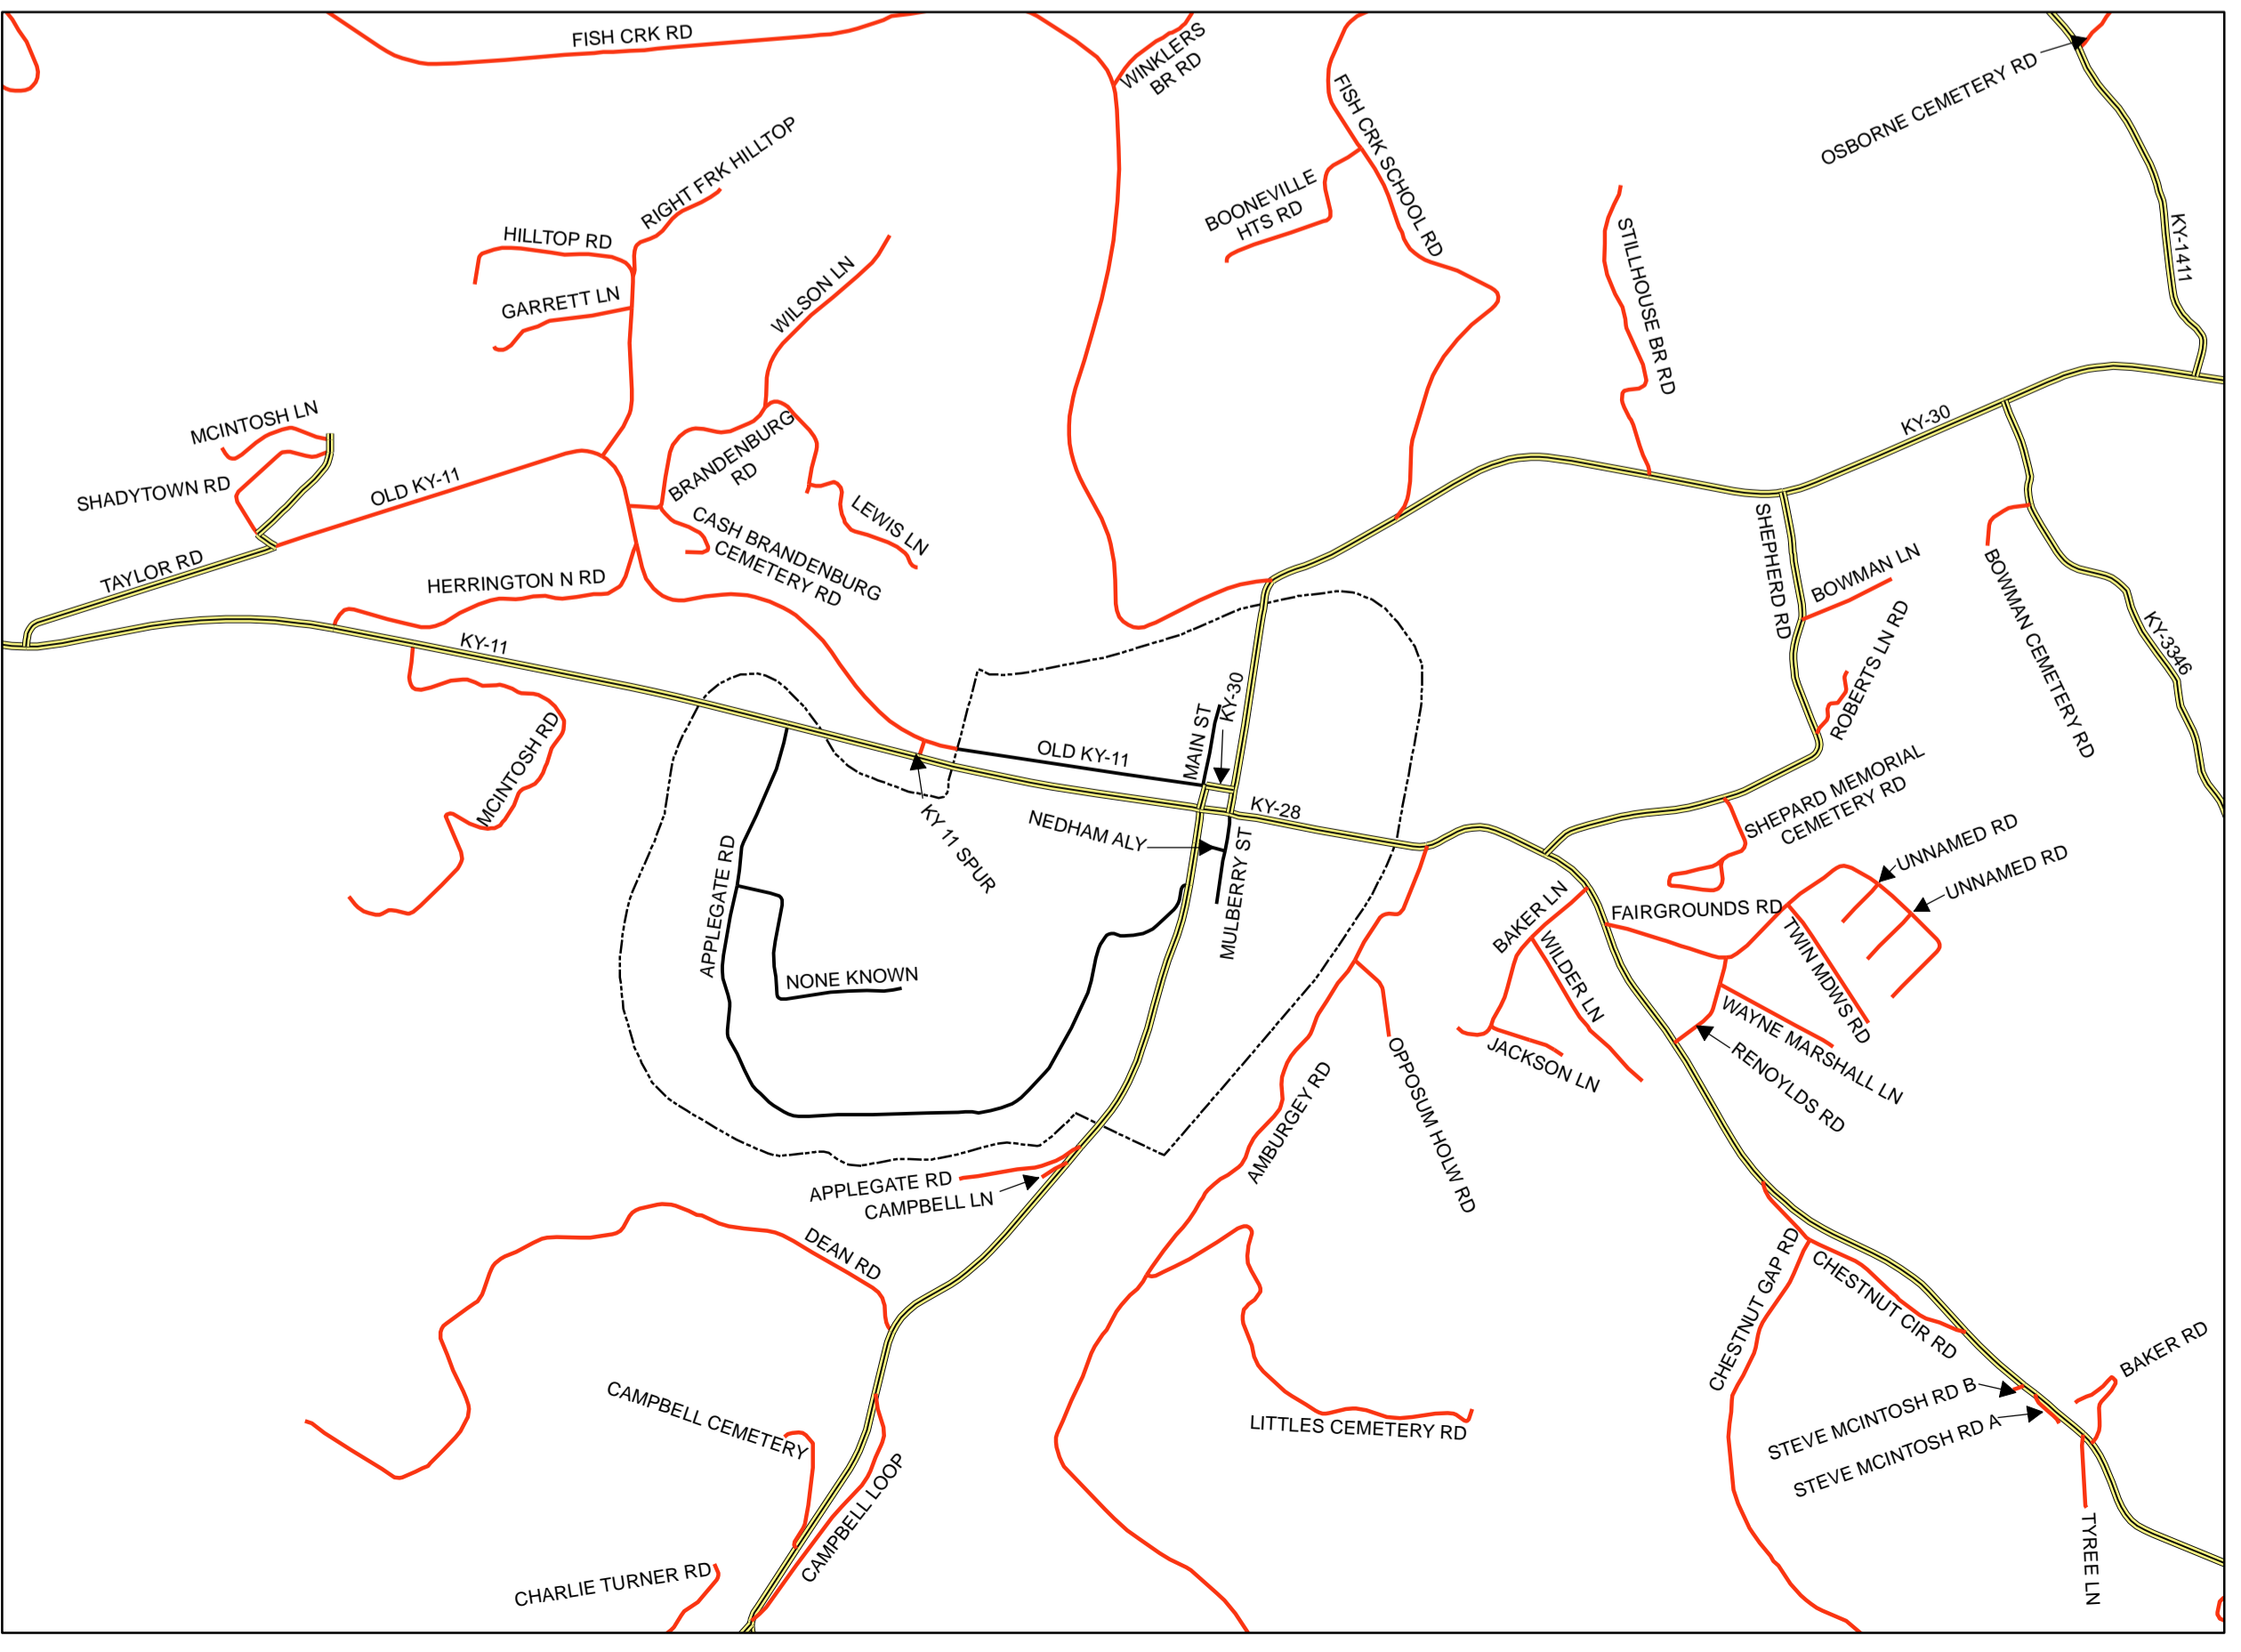

Legend

Roads

Owner

- State Highways
- County Routes
- City Streets
- US Forest Service
- City of Booneville
- Owsley County

City of Booneville Details